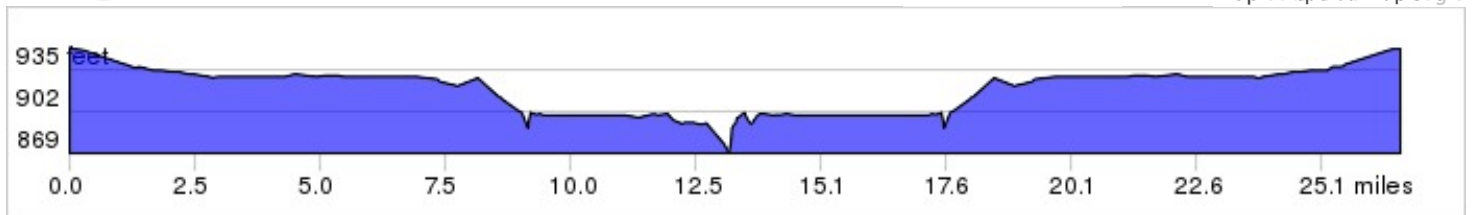

Google

2 km

Map of Report a map error

Ride With GPS · <http://ridewithgps.com>